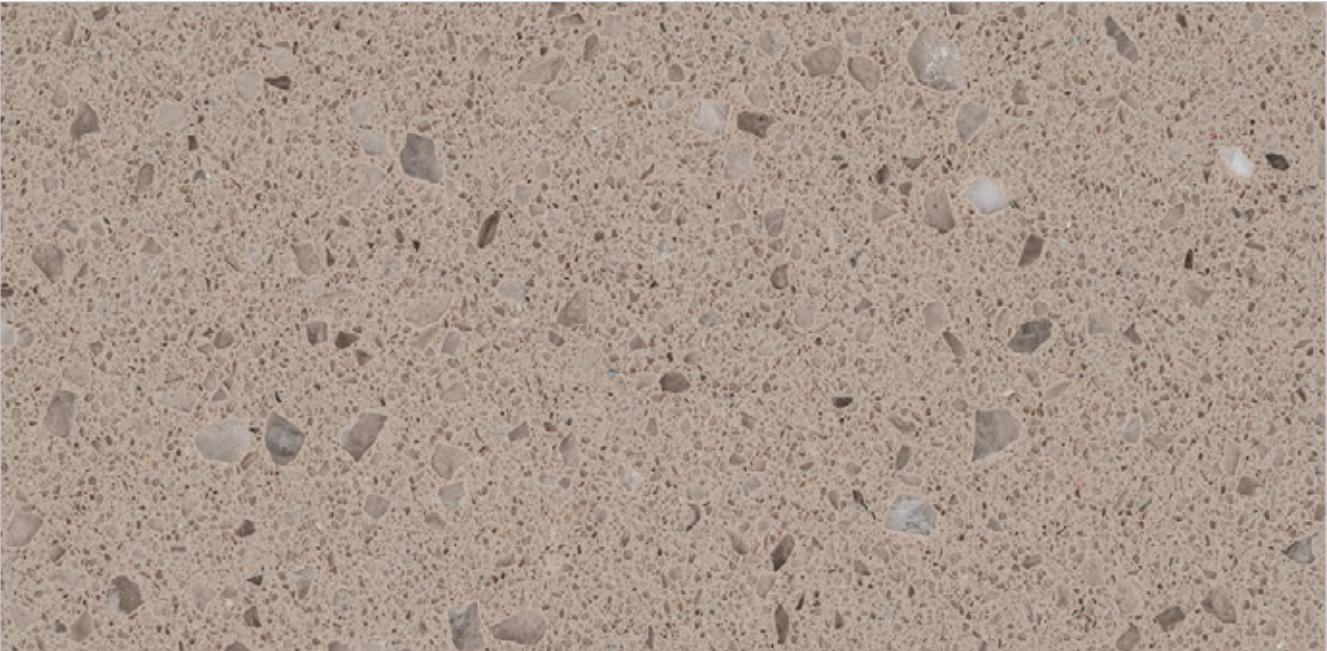

NOTTING HILL

Product information:
Slab Dimensions: 3200mm x 1600mm / 126" x 63"
Thickness: 12mm / 20mm / 30mm
Series: Mirror Series
Finish: Polished/Honed
Bookmatch: No