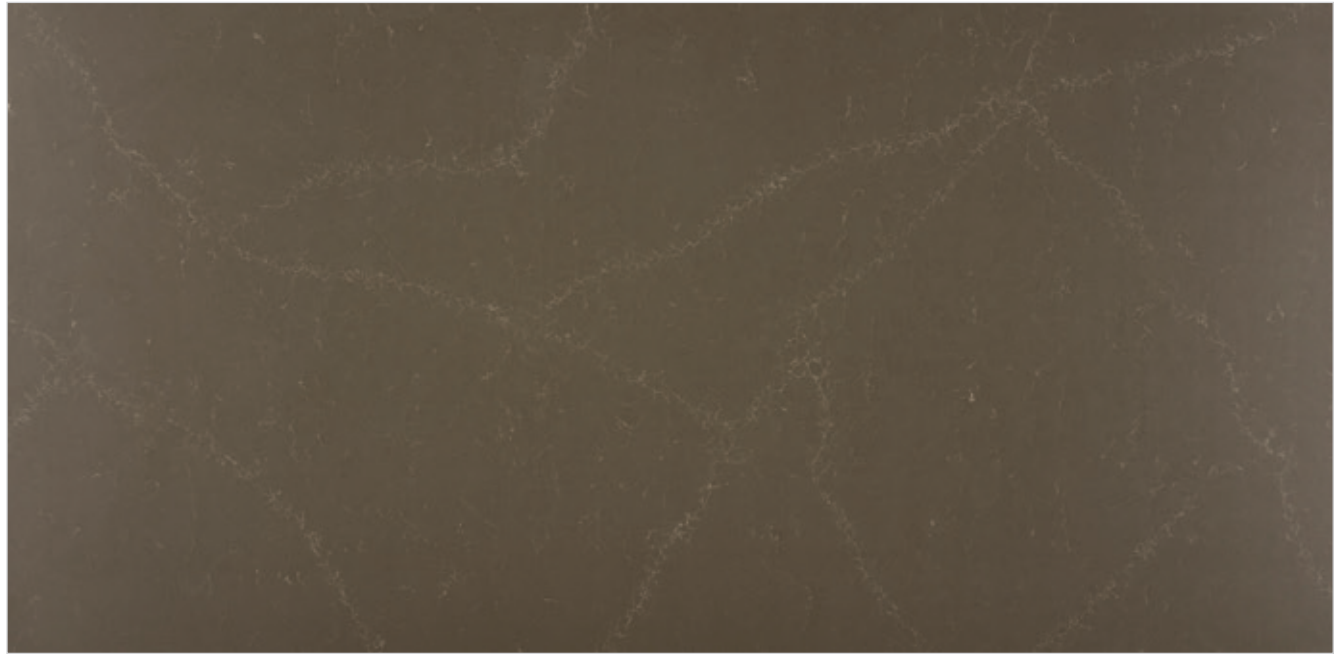

Product information:

Slab Dimensions: 3200mm x 1600mm / 126" x 63"

Thickness: 12mm / 20mm / 30mm

Series: Favoloso Series

Finish: Polished/Honed

Bookmatch: No

RKR 501-R

SAND PERLINO