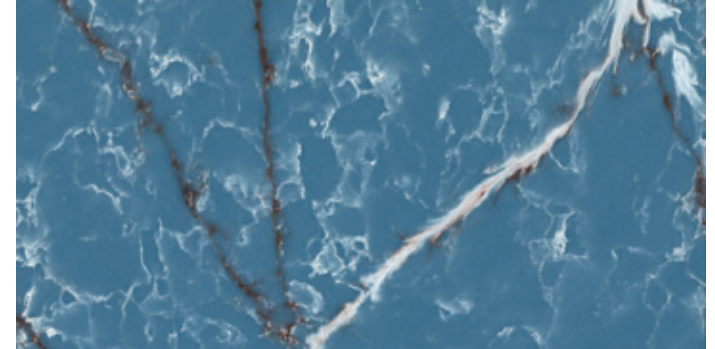

Slab Dimensions: 3200mm x 1600mm / 126" x 63"

Thickness: 12mm / 20mm / 30mm

Series: Quartzite Collection

Finish: Polished/Honed

Bookmatch: No

RKR 230-R

JADE

Product Information: