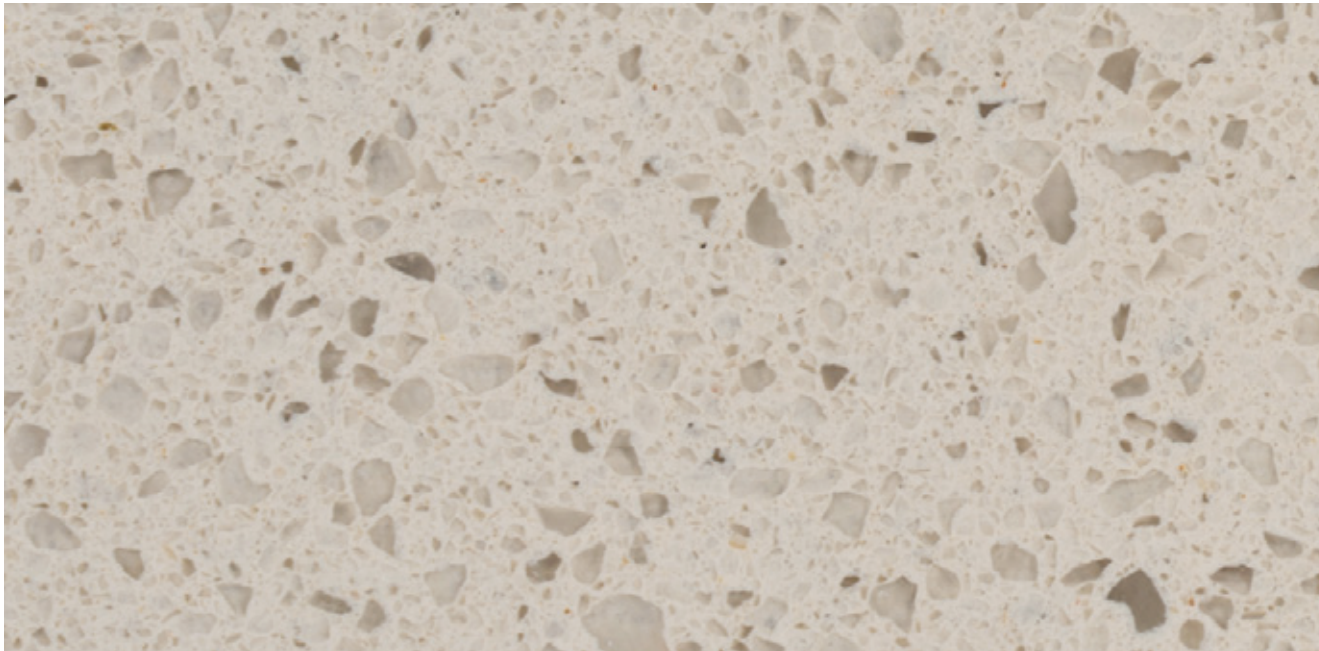

MOONSTONE

Product information:

Slab Dimensions: 3200mm x 1600mm / 126" x 63"

Thickness: 12mm / 20mm / 30mm

Series: Mirror Series

Finish: Polished/Honed

Bookmatch: No