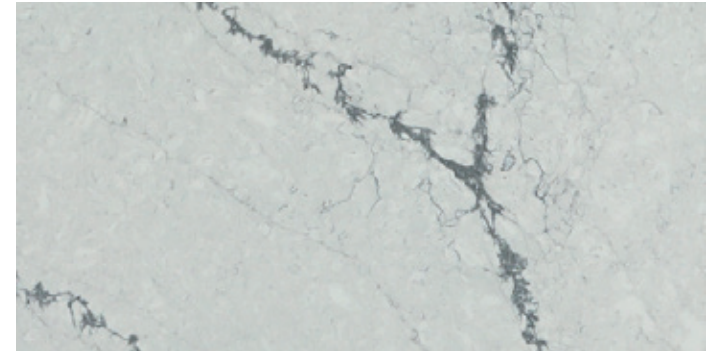

Slab Dimensions: 3200mm x 1600mm / 126" x 63"

Thickness: 12mm / 20mm / 30mm

Series: Favoloso Series

Finish: Polished/Honed

Bookmatch: No

RKR 451

COURBET

Product information: