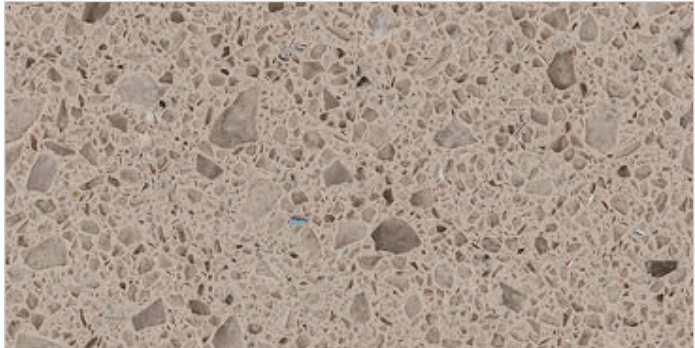

NOTTING HILL

Product information:
Slab Dimensions: 3200mm x 1600mm / 126" x 63"
Thickness: 12mm / 20mm / 30mm
Series: Mirror Series
Finish: Polished/Honed
Bookmatch: No