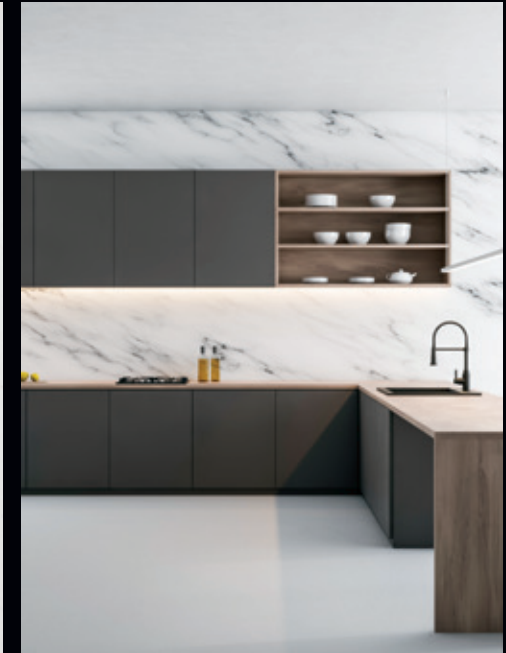

RKR 294-R

FUJI WHITE

Product information:

Slab Dimensions: 3200mm x 1600mm / 126" x 63"

Thickness: 12mm / 20mm / 30mm

Series: Belle Series

Finish: Polished/Honed

Bookmatch: Yes