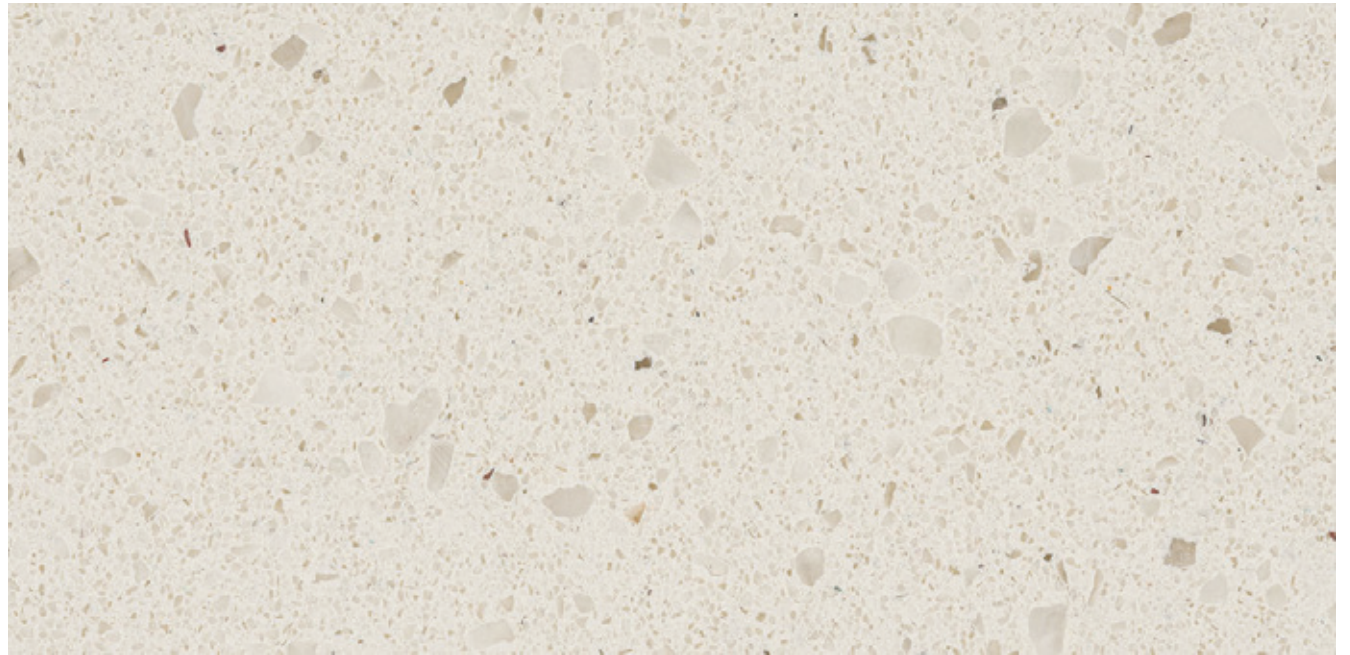

MOONSTONE

Product information:

Slab Dimensions: 3200mm x 1600mm / 126" x 63"

Thickness: 12mm / 20mm / 30mm

Series: Mirror Series

Finish: Polished/Honed

Bookmatch: No