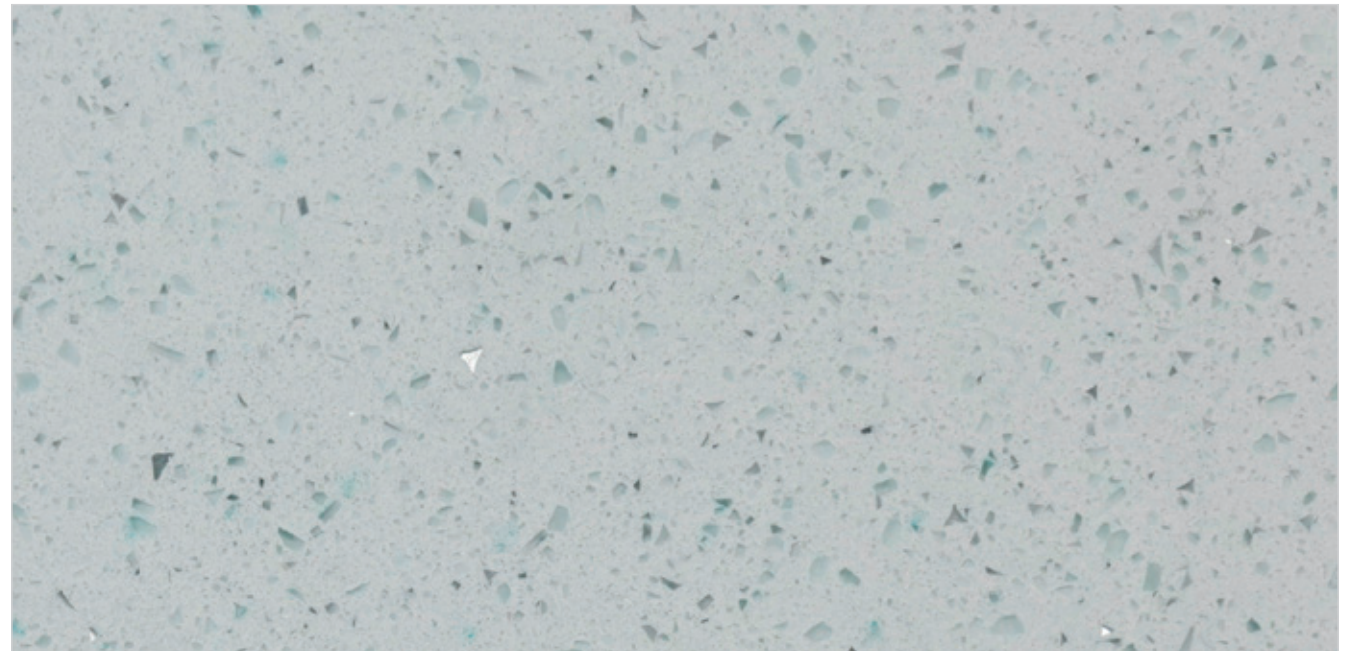

Product information:

Slab Dimensions: 3200mm x 1600mm / 126" x 63"

Thickness: 12mm / 20mm / 30mm

Series: Mirror Series

Finish: Polished/Honed

Bookmatch: No

RKR 142

TIRANA