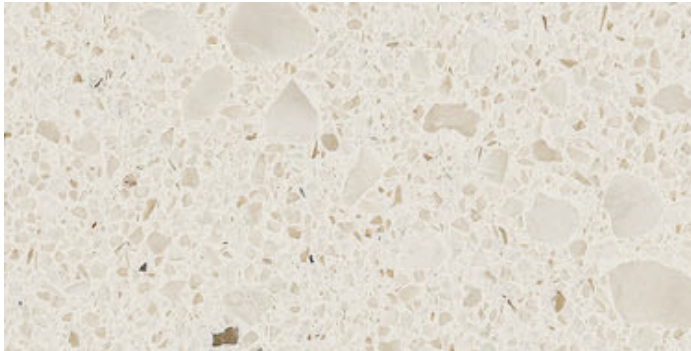

MOONSTONE

Product information:

Slab Dimensions: 3200mm x 1600mm / 126" x 63"

Thickness: 12mm / 20mm / 30mm

Series: Mirror Series

Finish: Polished/Honed

Bookmatch: No