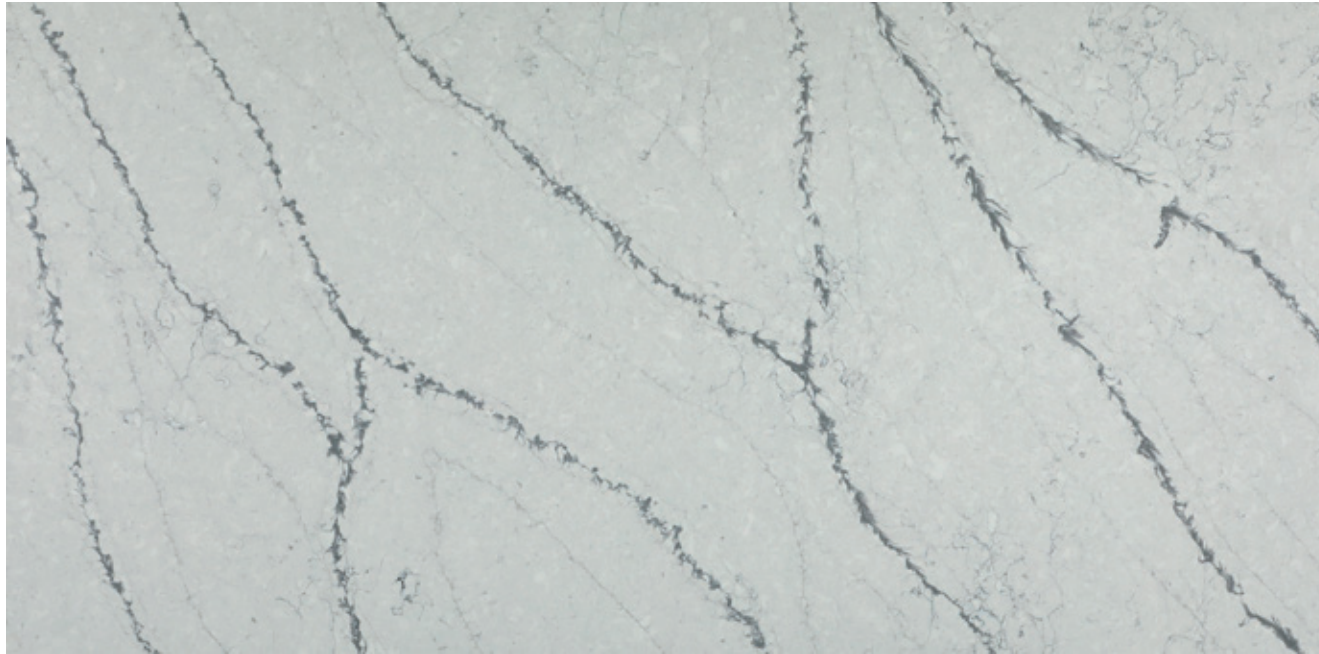

RKR 278-R

PIANO WHITE

Product information:

Slab Dimensions: 3200mm x 1600mm / 126" x 63"

Thickness: 12mm / 20mm / 30mm

Series: Favoloso Series

Finish: Polished/Honed

Bookmatch: No

RKR 451

COURBET

Product information:

Slab Dimensions: 3200mm x 1600mm / 126" x 63"

Thickness: 12mm / 20mm / 30mm

Series: Carrara Series

Finish: Polished/Honed

Bookmatch: No